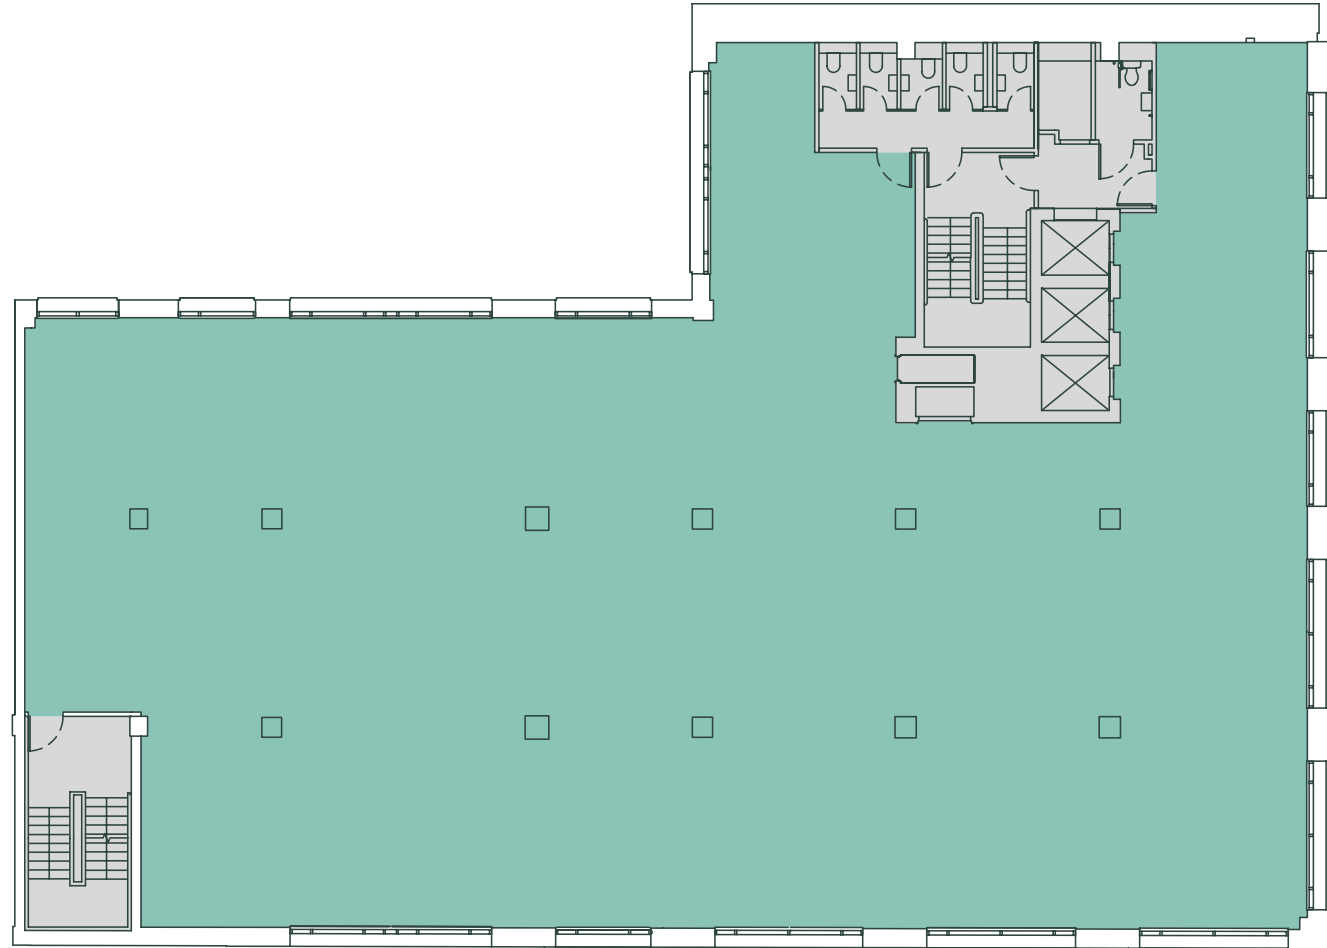

# SCRIPT

44 FEATHERSTONE ST.  
OLD STREET, EC1

THIRD  
7,209 SQ FT  
670 SQ M

● Office

● Core

For indicative  
purposes only,  
not to scale.

FEATHERSTONE STREET

# SCRIPT

44 FEATHERSTONE ST.  
OLD STREET, EC1

**SECOND**  
7,263 SQ FT  
675 SQ M

- Office
- Core

For indicative purposes only, not to scale.

FEATHERSTONE STREET