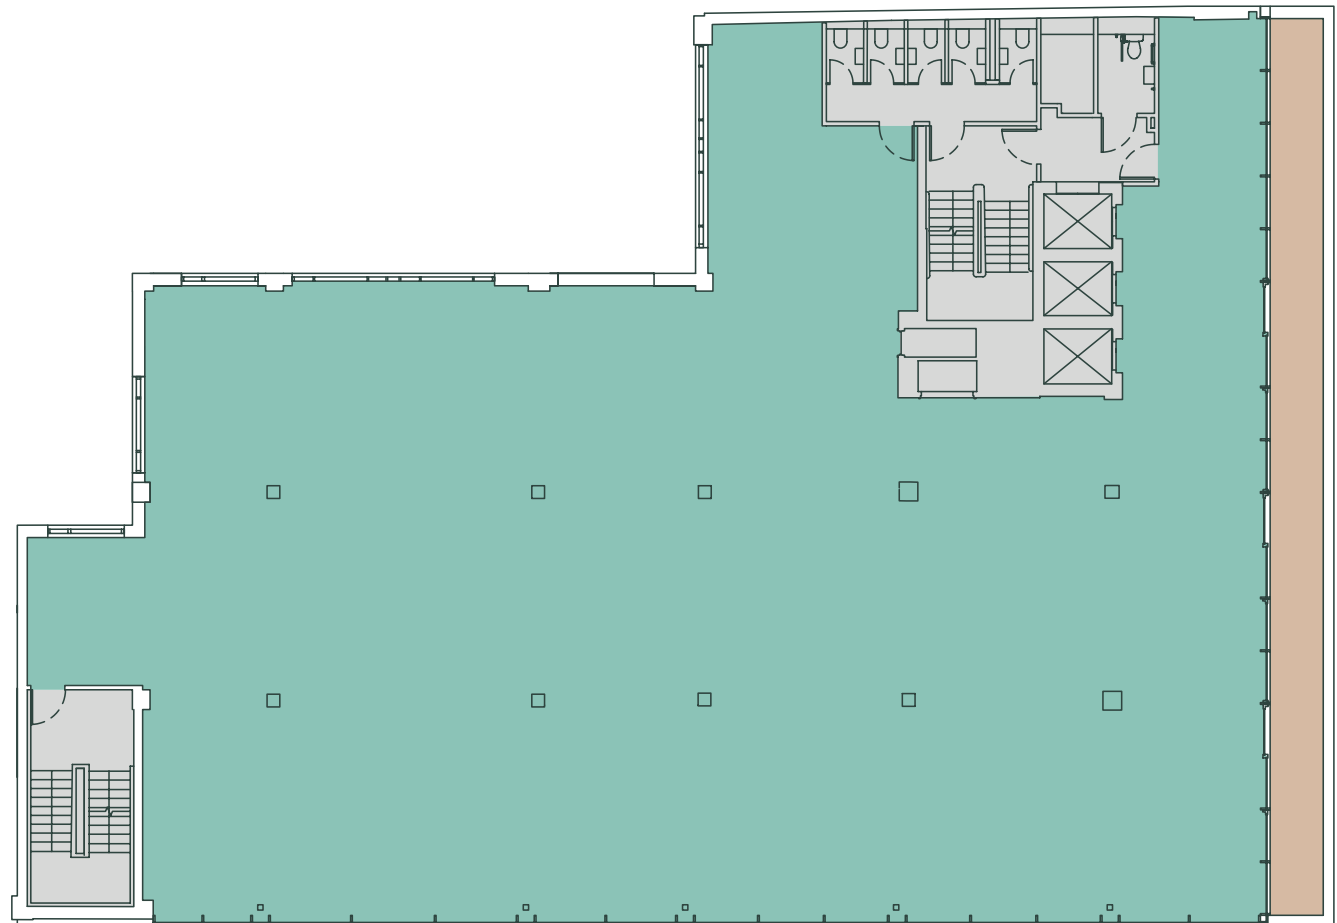

# SCRIPT

44 FEATHERSTONE ST.  
OLD STREET, EC1

**SIXTH**  
5,079 SQ FT  
472 SQ M

**TERRACE**  
506 SQ FT  
47 SQ M

- Office
- Core
- Terrace

For indicative purposes only, not to scale.

FEATHERSTONE STREET

# SCRIPT

44 FEATHERSTONE ST.  
OLD STREET, EC1

**FIFTH**  
6,607 SQ FT  
614 SQ M

**TERRACE**  
506 SQ FT  
47 SQ M

- Office
- Core
- Terrace

For indicative purposes only, not to scale.

FEATHERSTONE STREET

# SCRIPT

44 FEATHERSTONE ST.  
OLD STREET, EC1

**FOURTH**  
7,016 SQ FT  
652 SQ M

- Office
- Core

For indicative  
purposes only,  
not to scale.

FEATHERSTONE STREET