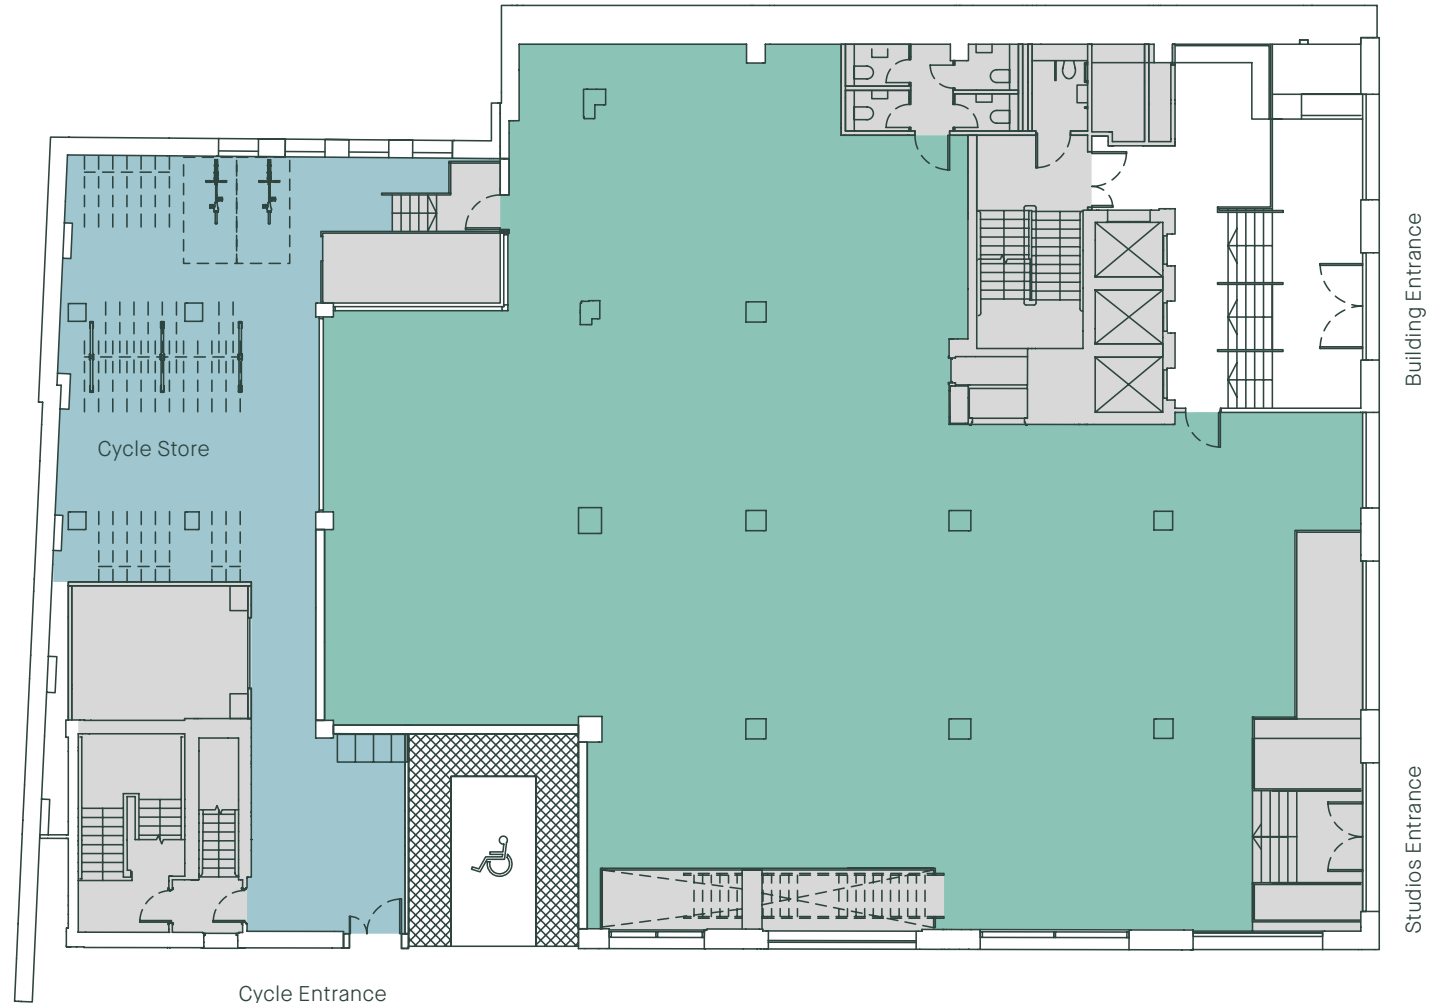

# SCRIPT

44 FEATHERSTONE ST.  
OLD STREET, EC1

STUDIO @  
SCRIPT

GROUND  
5,111 SQ FT  
475 SQ M

- Office
- Reception
- Core
- Cycle Store

For indicative  
purposes only,  
not to scale.

FEATHERSTONE STREET

## STUDIO @ SCRIPT

LOWER GROUND  
5,391 SQ FT  
501 SQ M

FEATHERSTONE STREET

● Office

● Core

For indicative  
purposes only,  
not to scale.