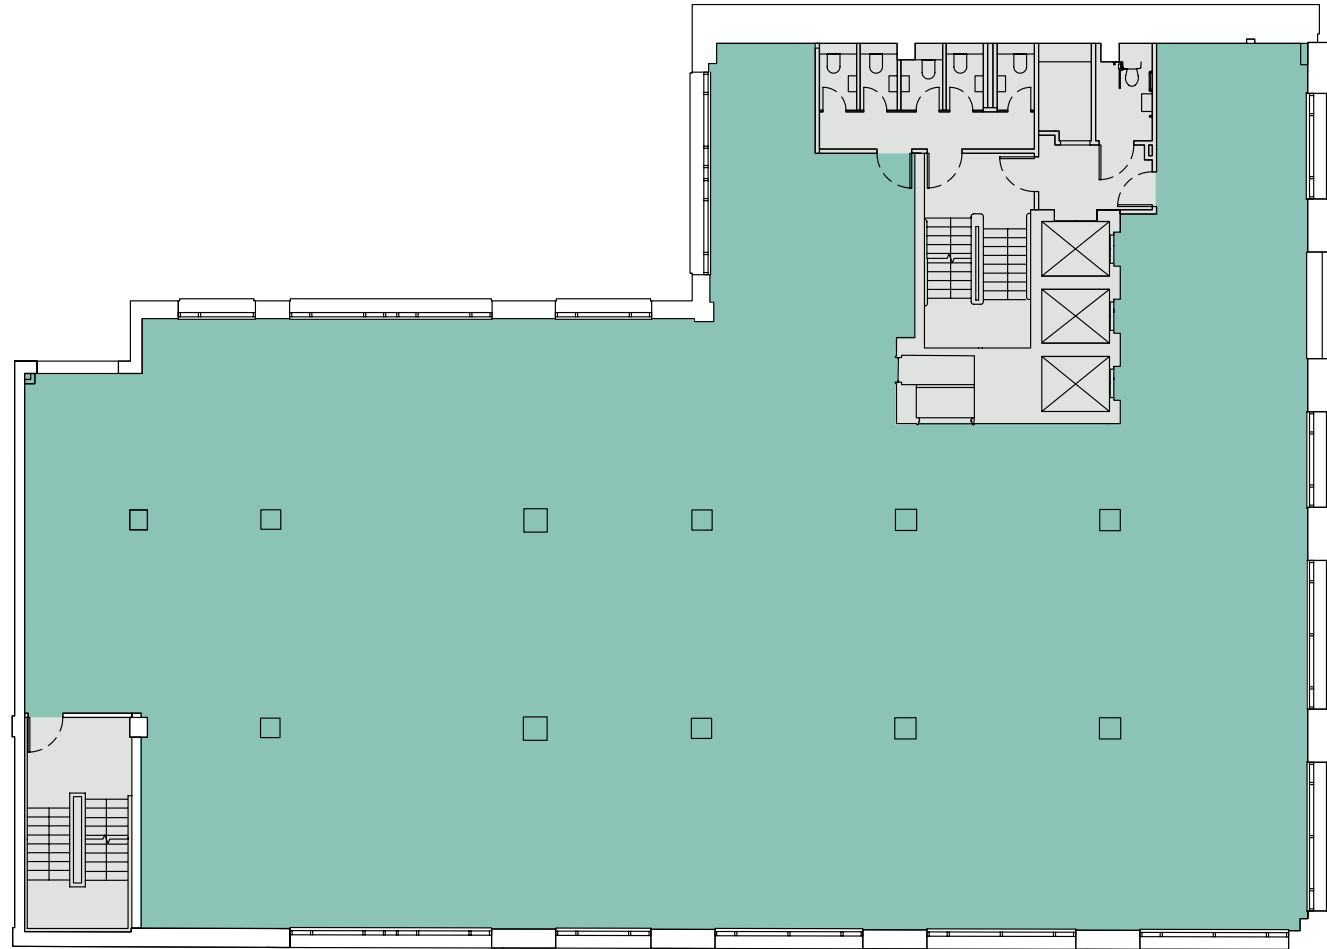

SCRIPT

44 FEATHERSTONE ST.
OLD STREET, EC1

THIRD
7,253 SQ FT
673.8 SQ M

- Office
- Core

For indicative
purposes only,
not to scale.

FEATHERSTONE STREET

SCRIPT

44 FEATHERSTONE ST.
OLD STREET, EC1

SECOND
7,321 SQ FT
680.1 SQ M

- Office
- Core

For indicative purposes only, not to scale.

FEATHERSTONE STREET