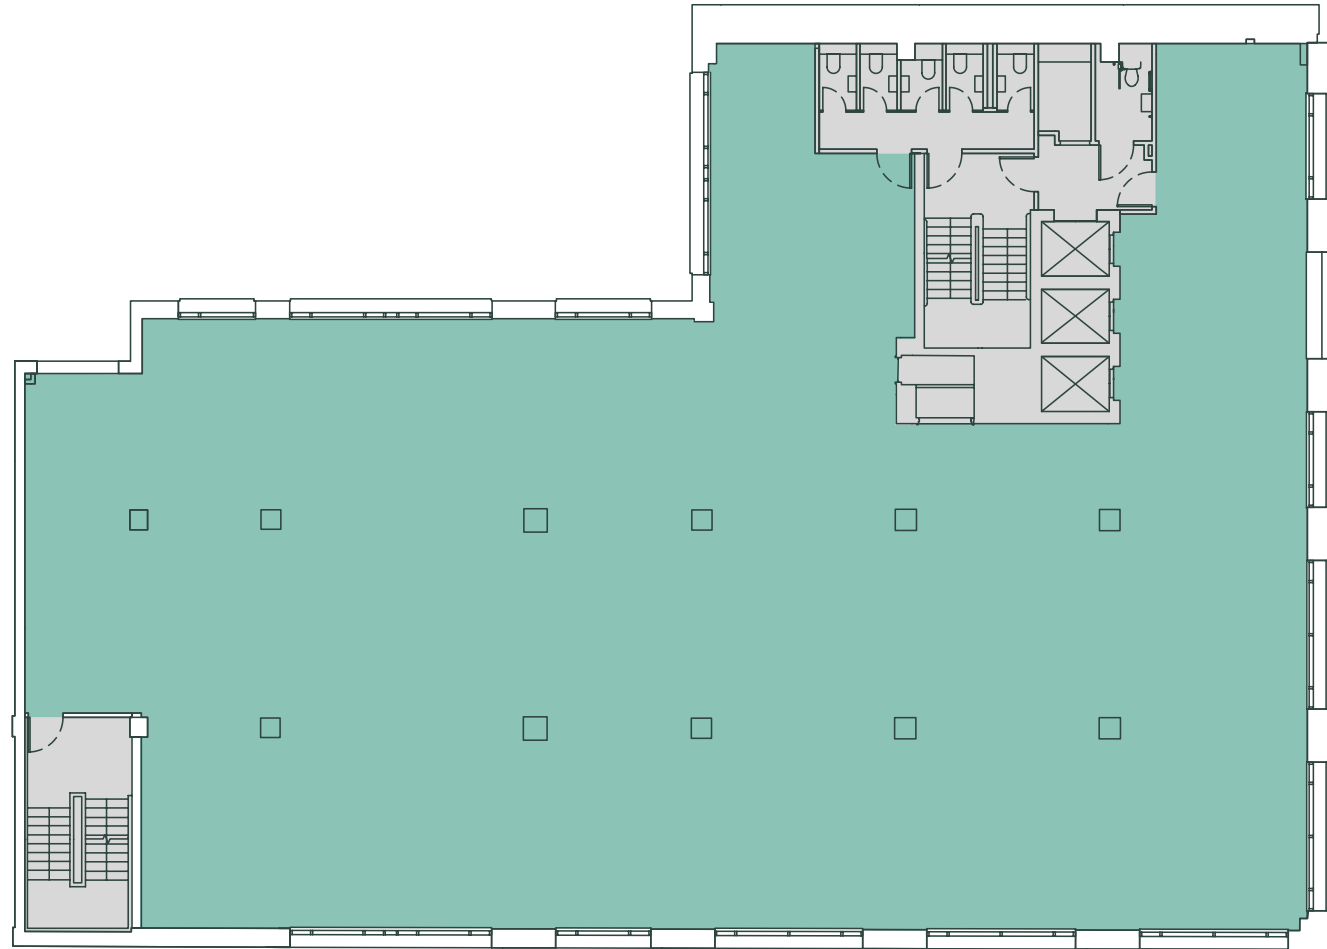

# SCRIPT

44 FEATHERSTONE ST.  
OLD STREET, EC1

**FIFTH**  
6,607 SQ FT  
614 SQ M

**TERRACE**  
506 SQ FT  
47 SQ M

- Office
- Core
- Terrace

For indicative purposes only, not to scale.

FEATHERSTONE STREET

# SCRIPT

44 FEATHERSTONE ST.  
OLD STREET, EC1

**FOURTH**  
7,016 SQ FT  
652 SQ M

- Office
- Core

For indicative  
purposes only,  
not to scale.

FEATHERSTONE STREET

# SCRIPT

44 FEATHERSTONE ST.  
OLD STREET, EC1

THIRD  
7,209 SQ FT  
670 SQ M

● Office

● Core

For indicative  
purposes only,  
not to scale.

FEATHERSTONE STREET