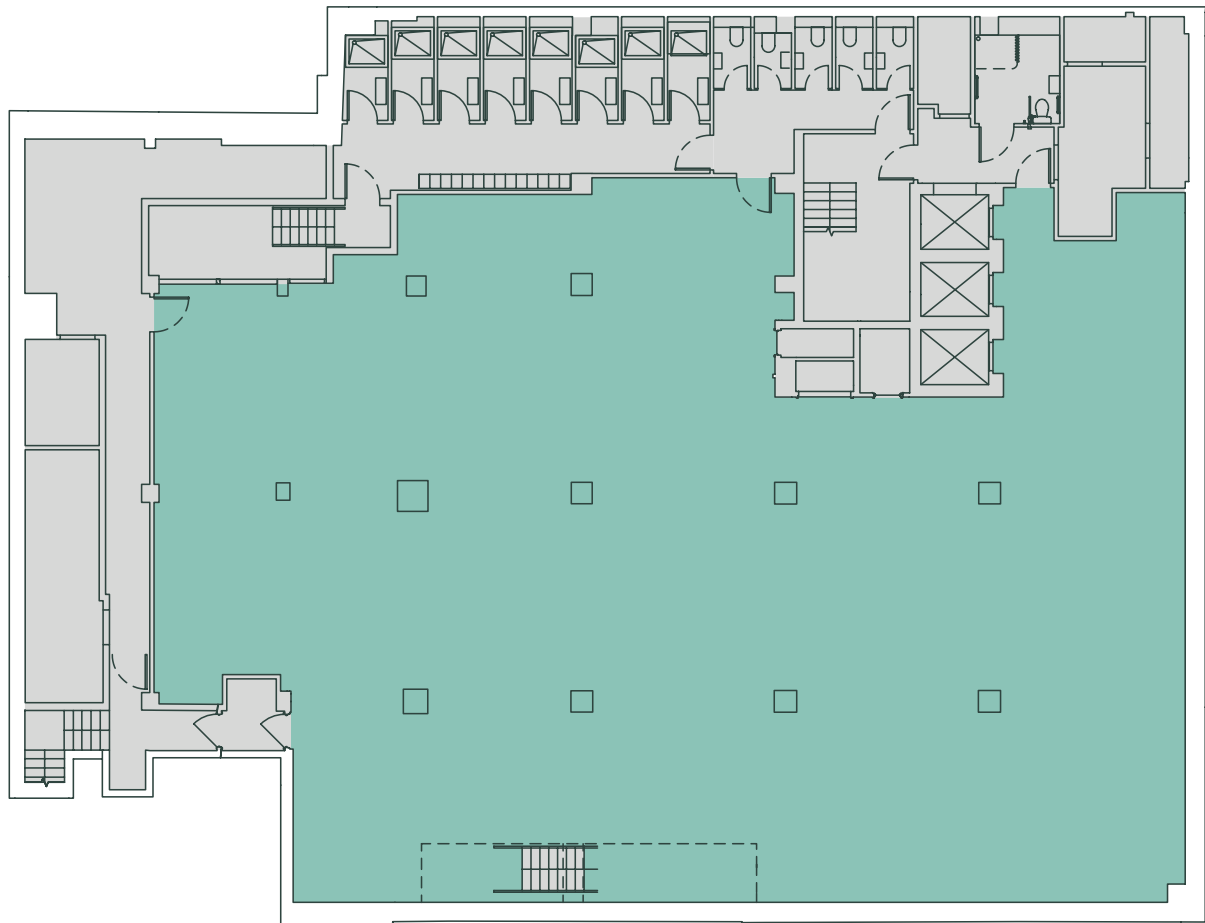

# SCRIPT

44 FEATHERSTONE ST.  
OLD STREET, EC1

STUDIO @  
SCRIPT

GROUND  
5,111 SQ FT  
475 SQ M

- Office
- Reception
- Core
- Cycle Store

For indicative  
purposes only,  
not to scale.

FEATHERSTONE STREET

## STUDIO @ SCRIPT

LOWER GROUND  
5,391 SQ FT  
501 SQ M

FEATHERSTONE STREET

● Office

● Core

For indicative  
purposes only,  
not to scale.