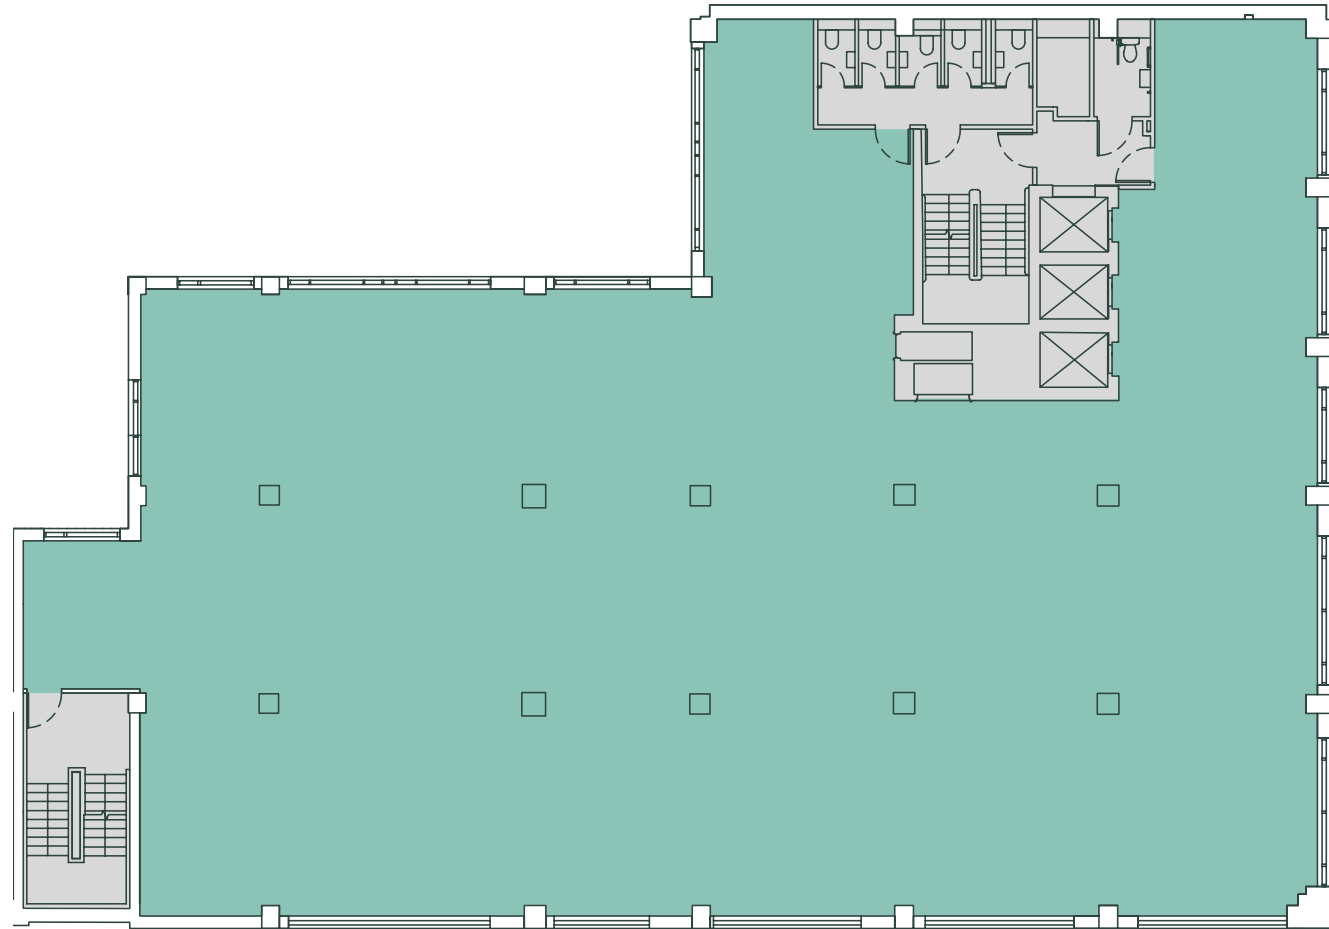

# SCRIPT

44 FEATHERSTONE ST.  
OLD STREET, EC1

**SIXTH**  
5,079 SQ FT  
472 SQ M

**TERRACE**  
506 SQ FT  
47 SQ M

- Office
- Core
- Terrace

For indicative purposes only, not to scale.

FEATHERSTONE STREET

# SCRIPT

44 FEATHERSTONE ST.  
OLD STREET, EC1

**FIFTH**  
6,607 SQ FT  
614 SQ M

**TERRACE**  
506 SQ FT  
47 SQ M

- Office
- Core
- Terrace

For indicative purposes only, not to scale.

FEATHERSTONE STREET

# SCRIPT

44 FEATHERSTONE ST.  
OLD STREET, EC1

**FOURTH**  
7,016 SQ FT  
652 SQ M

- Office
- Core

For indicative  
purposes only,  
not to scale.

FEATHERSTONE STREET