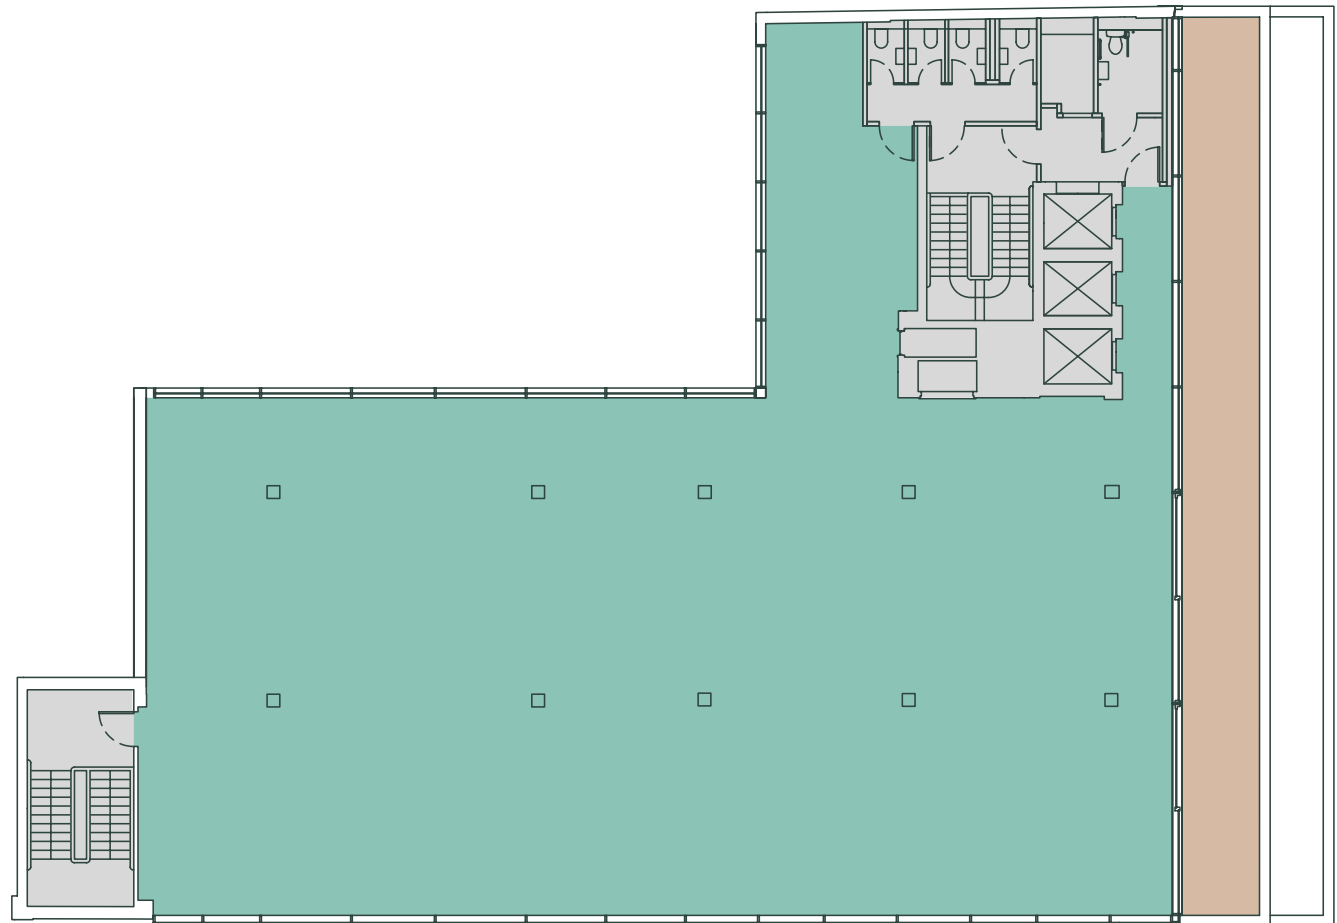

# SCRIPT

44 FEATHERSTONE ST.  
OLD STREET, EC1

**SIXTH**  
5,079 SQ FT  
472 SQ M

**TERRACE**  
506 SQ FT  
47 SQ M

- Office
- Core
- Terrace

For indicative purposes only, not to scale.

FEATHERSTONE STREET

# SCRIPT

44 FEATHERSTONE ST.  
OLD STREET, EC1

**FIFTH**  
6,607 SQ FT  
614 SQ M

**TERRACE**  
506 SQ FT  
47 SQ M

- Office
- Core
- Terrace

For indicative purposes only, not to scale.

FEATHERSTONE STREET

# SCRIPT

44 FEATHERSTONE ST.  
OLD STREET, EC1

**FOURTH**  
7,016 SQ FT  
652 SQ M

- Office
- Core

For indicative  
purposes only,  
not to scale.

FEATHERSTONE STREET

# SCRIPT

44 FEATHERSTONE ST.  
OLD STREET, EC1

**SECOND**  
7,263 SQ FT  
675 SQ M

- Office
- Core

For indicative purposes only, not to scale.

FEATHERSTONE STREET