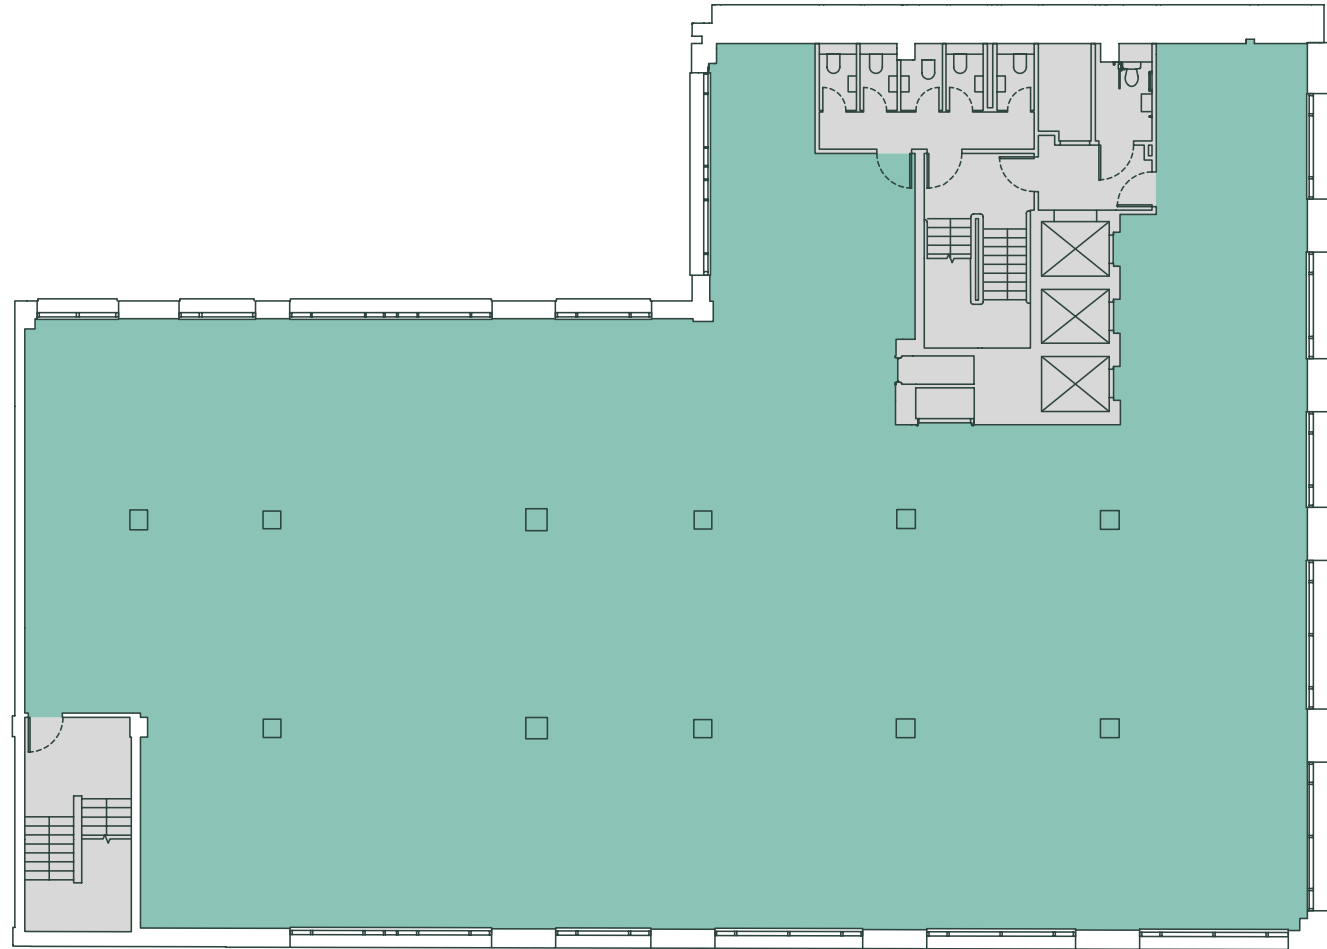

# SCRIPT

44 FEATHERSTONE ST.  
OLD STREET, EC1

**SECOND**  
7,263 SQ FT  
675 SQ M

- Office
- Core

For indicative purposes only, not to scale.

FEATHERSTONE STREET

# SCRIPT

44 FEATHERSTONE ST.  
OLD STREET, EC1

FIRST  
7,263 SQ FT  
675 SQ M

FEATHERSTONE STREET

● Office

● Core

For indicative  
purposes only,  
not to scale.