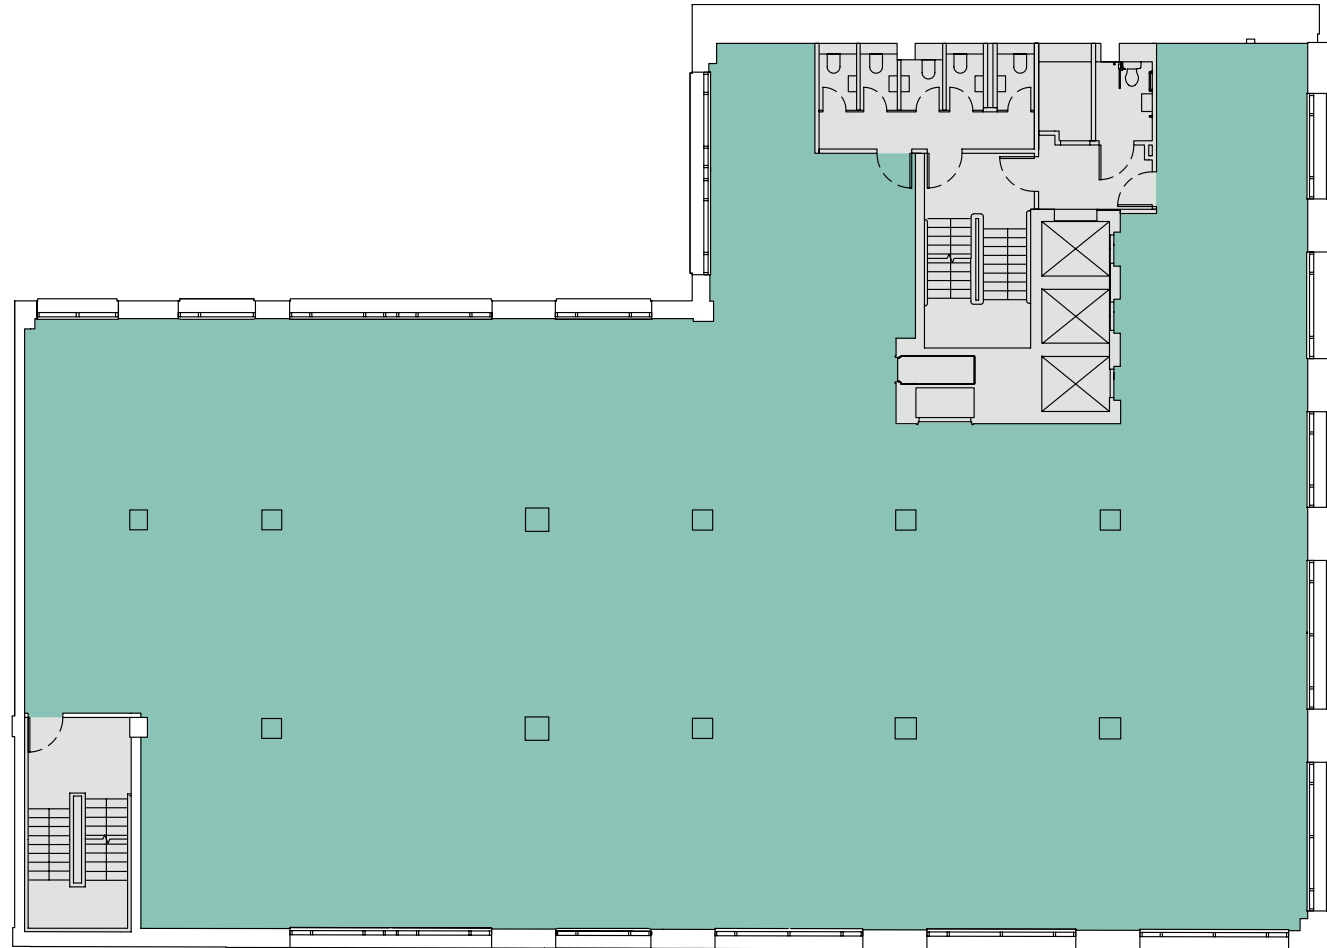

SCRIPT

44 FEATHERSTONE ST.
OLD STREET, EC1

THIRD
7,253 SQ FT
673.8 SQ M

- Office
- Core

For indicative
purposes only,
not to scale.

FEATHERSTONE STREET

SCRIPT

44 FEATHERSTONE ST.
OLD STREET, EC1

SECOND
7,321 SQ FT
680.1 SQ M

- Office
- Core

For indicative purposes only, not to scale.

FEATHERSTONE STREET